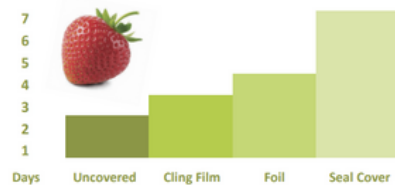

**Maximizes Freshness**

Extends shelf life by

**2 DAYS**

Drain Shelf

**Strawberry Shelf Life (in days)**

Your greens deserves a full life. Your profits would agree. See how Cambro can double the life of your produce.